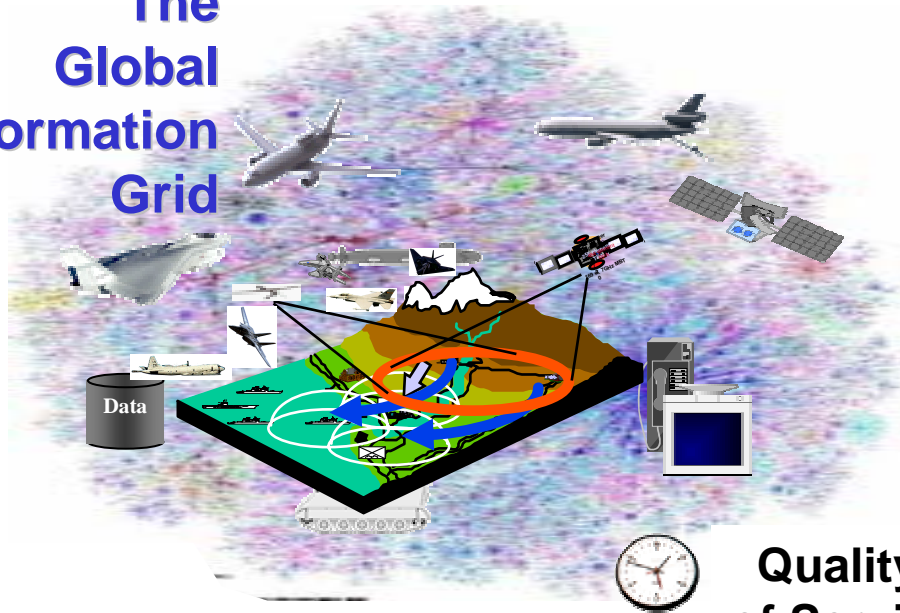

Defense Transformation and Net-Centric Operations

The
Global
Information
Grid

Quality
of Service